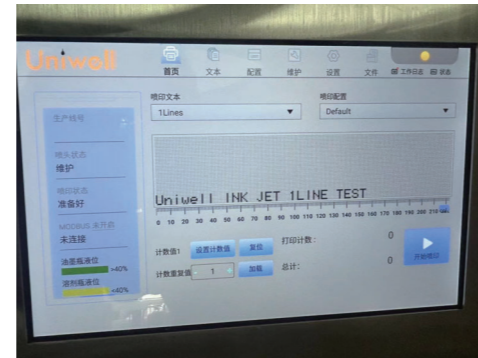

Easy to Use

SIMPLE & EASY DESIGN FOR OPERATION & SERVICE

- 10.1-inch touch screen, WYSIWYG display
  Quick start-up & print, with "PRINT MENU" hot key
- "INFO" hot key to check historical log. Build-in logo editor to create/edit logos easily at any time you want
- Head-embedded magnifying glass with LED to observe ink drops
- Positive air to print head is available to keep head clean & dry under tough working condition

Android operating system