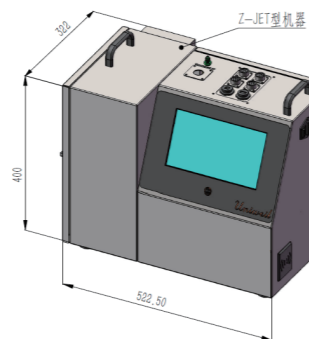

## Physical Features

- ◆ Printer house/Cabinet: IP54 stainless steel
- ◆ Umbilical hose standard: Length 2,500mm, Diameter 20mm
- ◆ Printer dimension: H400 x W523x D322mm
- ◆ Print head dimension: H185.5x W43x D49mm
- ◆ G.W.: 30KG
- ◆ Power supply: Single phase, 110~220V, 50/60HZ
- ◆ Electrical plug, multi type available
- ◆ Work temperature: 5~45C(35~100F)
- ◆ Work humidity: max.90% R.H., non-condensing