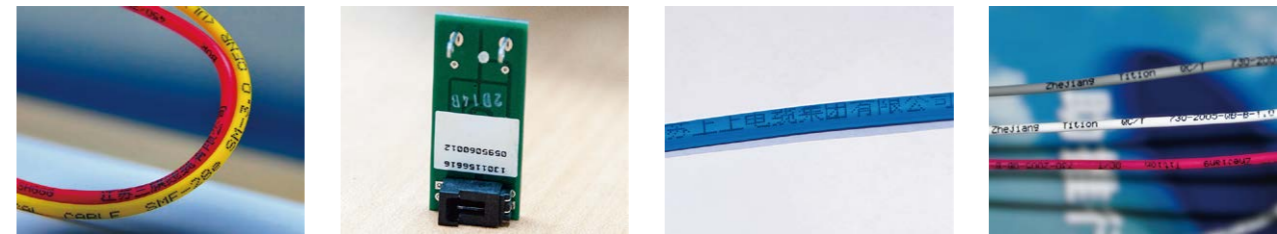

Features of i jet 455HB

- High speed, 405m/min with 5x5 font, for Chinese character 9x6, can be 260m/min
- Minimum 0.8mm font height, Max. 6mm font height
- Tiny, Clear, high quality printing, make your products more outstanding
- Generate 88K ink drops per second, guarantee the printing speed along with the printing quality