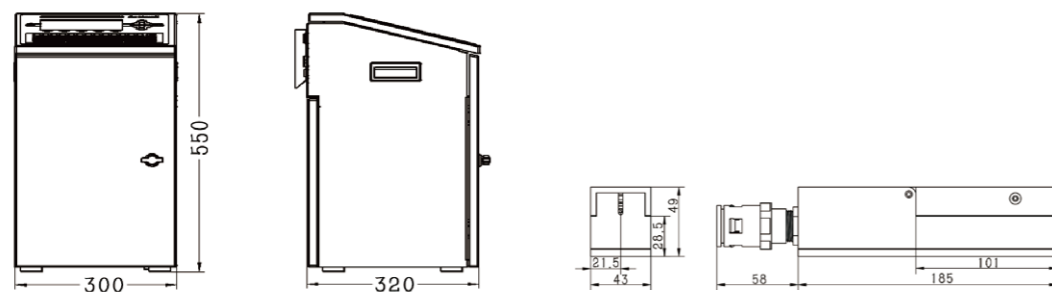

Electronic & Software Features

- 32 digits embedded LINUX operation system
- User friendly interface, WYSIWYG display
- Storage memory 40MB
- "RUN/STOP" hot key to start/stop printer automatically
- "INFO" hot key to list the history of errors to ease maintenance
- "PRINT MENU" hot key to activate printing instantly
- USB/Ethernet software upgrading
- Pop-up window to remind changing filters in every 2,000 hours
- Real time and date with calendar
- Printing mode: Standard, Multi-line High Speed, Graphic
- Text format: Horizontal-reverse, Vertical-reverse, Negative, Double Space, Bold, Character Width
- Defined grid value to move the editing cursors at a certain dot
- 3 counters & 4 shifts, automatically
- Build-in graphic/logo editing software as standard, full screen
- OPS(Encoder Direction Recognition & Printing Compensation Function)
- DMS(Distance Measuring System)
- Passwords give accesses to different users
- Multi operation language available

Hydraulic System

- Compact design, easy to use and service
- Detector in solvent bottle to give alarm when no sufficient solvent
- Head embedded magnifying glass with LED, easy to check shape of drops
- Positive air inlet to print head for dusty environment

Ink Range

- Full range of inks available

Certification/Standard approved

- TÜV/ISO9001
- CE (EMC, MD&LVD)

Dimension of Main Cabinet

Shanghai Rottweil Handyware Printing Technology Co., Ltd
T15-1-4, No.999 Ningqiao Rd., Jinqiao EPZ
Pudong New District, Shanghai 201206
Tel: +86-21-5834-8225
Fax: +86-21-5834-8193
Email: info@rottweilglobal.com
Website: www.rottweilglobal.com www.rottweil.com.cn

Physical Features

- Printer house/Cabinet: IP54 stainless steel
- Umbilical hose standard: Length 2,500mm, Diameter 20mm
- Printer dimension: H550x W300x D320mm
- Print head dimension: H185.5x W43x D49mm
- G.W.: 33KG
- Power supply: Single phase, 110~220V, 50/60HZ
- Electrical plug, multi type available
- Work temperature: 5~45C(35~100F)
- Work humidity: max.90% R.H., non-condensing

Optional Accessories

- Photo sensor
- Shaft encoder
- Alarm system, 3 colors
- Speed adjustable conveyor
- Meter counter device
- Sliding table
- PC logo software
- L shape head