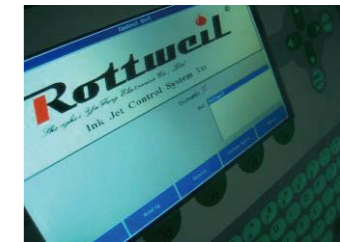

Features of i jet 455HB

- High speed, 405m/min with 5x5 font, for Chinese character 9x6, can be 260m/min
- Minimum 0.8mm font height, Max. 6mm font height
- Tiny, Clear, high quality printing, make your products more outstanding
- Generate 88K ink drops per second, guarantee the printing speed along with the printing quality

Operation panel, LINUX system