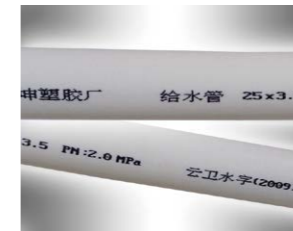

Printing Samples

Endurable to Trust

ONE OF THE MOST RELIABLE INK SYSTEMS

- Imported key high quality components
- Isolated ink system and electrical system
- IP54 stainless steel cabinet provides full protection against harsh production environment
- Hardened umbilical for tough working condition