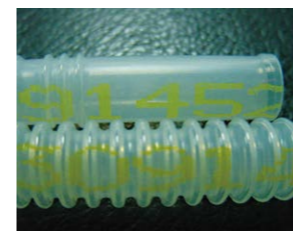

Printing Samples

Endurable to Trust

ONE OF THE MOST RELIABLE INK SYSTEMS

- Imported key high quality components
- Isolated ink system and electrical system
- IP54 stainless steel cabinet provides full protection against harsh production environment
- Hardened umbilical for tough working condition