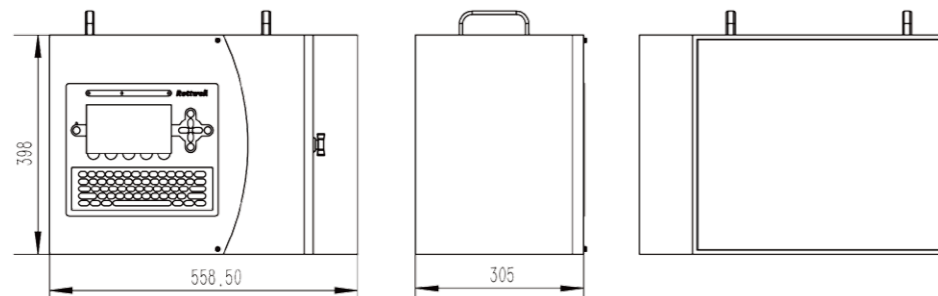

Ink Range

Full range of inks available

Certification/Standard approved

- ◆ TÜV/ISO9001
- ◆ CE (EMC, MD&LVD)

Dimension of Main Cabinet

Physical Features

- ◆ Printer house/Cabinet: IP54 stainless steel
- ◆ Umbilical hose standard: Length 2,500mm, Diameter 20mm
- ◆ Printer dimension: H558.5 x W398x D305mm
- ◆ Print head dimension: H185.5x W43x D49mm
- ◆ G.W.: 33KG
- ◆ Power supply: Single phase, 110~220V, 50/60HZ
- ◆ Electrical plug, multi type available
- ◆ Work temperature: 5~45C(35~100F)
- ◆ Work humidity: max.90% R.H., non-condensing